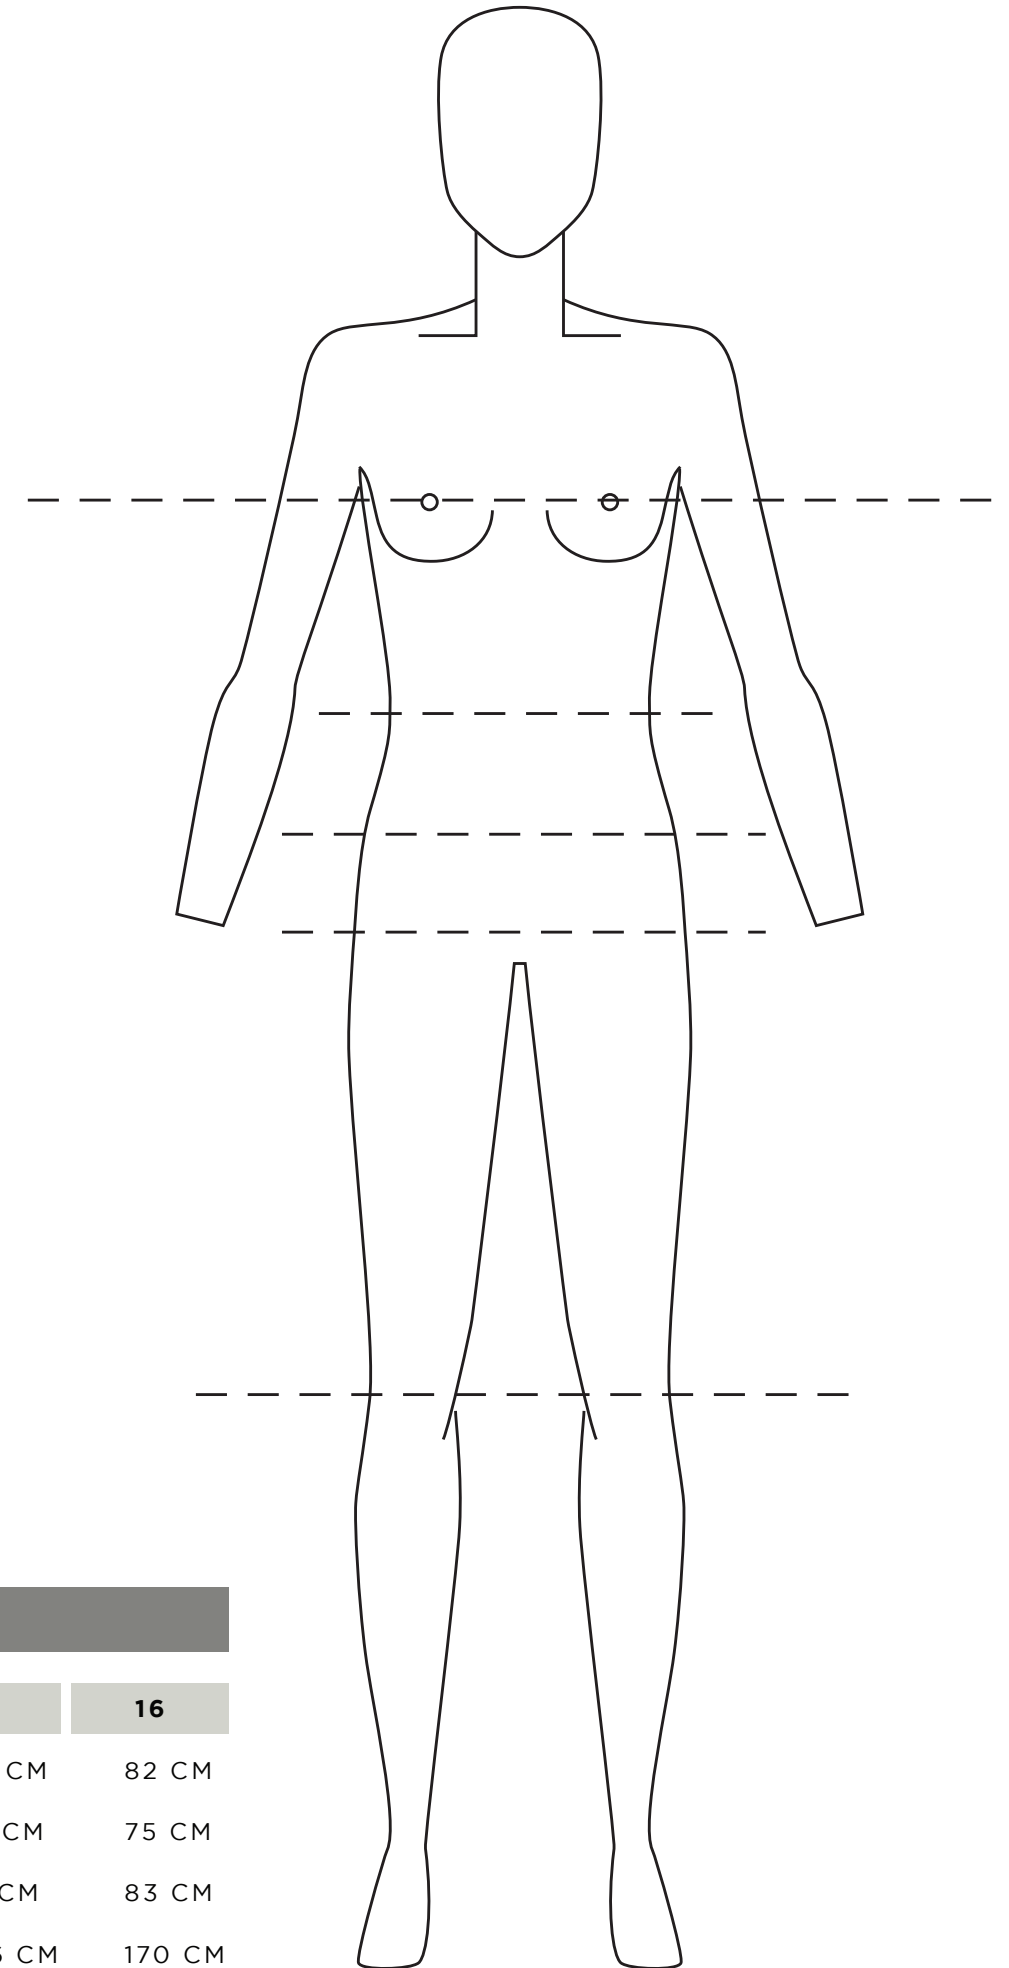

# WOMAN SIZE GUIDE

COLLECTION							
SIZE	34	36	38	40	42	44	46
CHEST (CM)	82 CM	86 CM	90 CM	94 CM	98 CM	102 CM	106 CM
WAIST (CM)	64 CM	68 CM	72 CM	76 CM	80 CM	84 CM	88 CM
HIP (CM)	90 CM	94 CM	98 CM	102 CM	106 CM	110 CM	114 CM

SIZE	XS	S	M	L	XL	XXL
CHEST (CM)	78 CM	84 CM	90 CM	96 CM	102 CM	108 CM
WAIST (CM)	60 CM	66 CM	72 CM	78 CM	84 CM	90 CM
HIP (CM)	86 CM	92 CM	98 CM	104 CM	110 CM	116 CM

SIZE CONVERSION CHART							
SIZE	34	36	38	40	42	44	46
SIZE	XS	S	M	L	XL	XXL	
FRANCE	36	38	40	42	44	46	48
ITALY	40	42	44	46	48	50	52
US	4	6	8	10	12	14	16
UK	8	10	12	14	16	18	20
AUSTRALIA	8	10	12	14	16	18	20
JAPAN	7	9	11	13	15	17	19

# KIDS SIZE GUIDE

COLLECTION										
SIZE	1	2	3	4	6	8	10	12	14	16
CHEST (CM)	52 CM	54 CM	56 CM	60 CM	64 CM	68 CM	72 CM	76 CM	80 CM	82 CM
WAIST (CM)	51 CM	52 CM	53 CM	53 CM	57 CM	61 CM	65 CM	69 CM	73 CM	75 CM
HIP (CM)	53 CM	55 CM	57 CM	61 CM	65 CM	69 CM	73 CM	77 CM	81 CM	83 CM
HEIGHT (CM)	92 CM	98 CM	104 CM	111 CM	122 CM	133 CM	144 CM	155 CM	166 CM	170 CM

PLEASE NOTE THAT CHEST, WAIST AND HIP ARE BODY MEASURES.  
MEASUREMENTS SHOULD BE TAKEN DIRECTLY ON YOUR BODY.