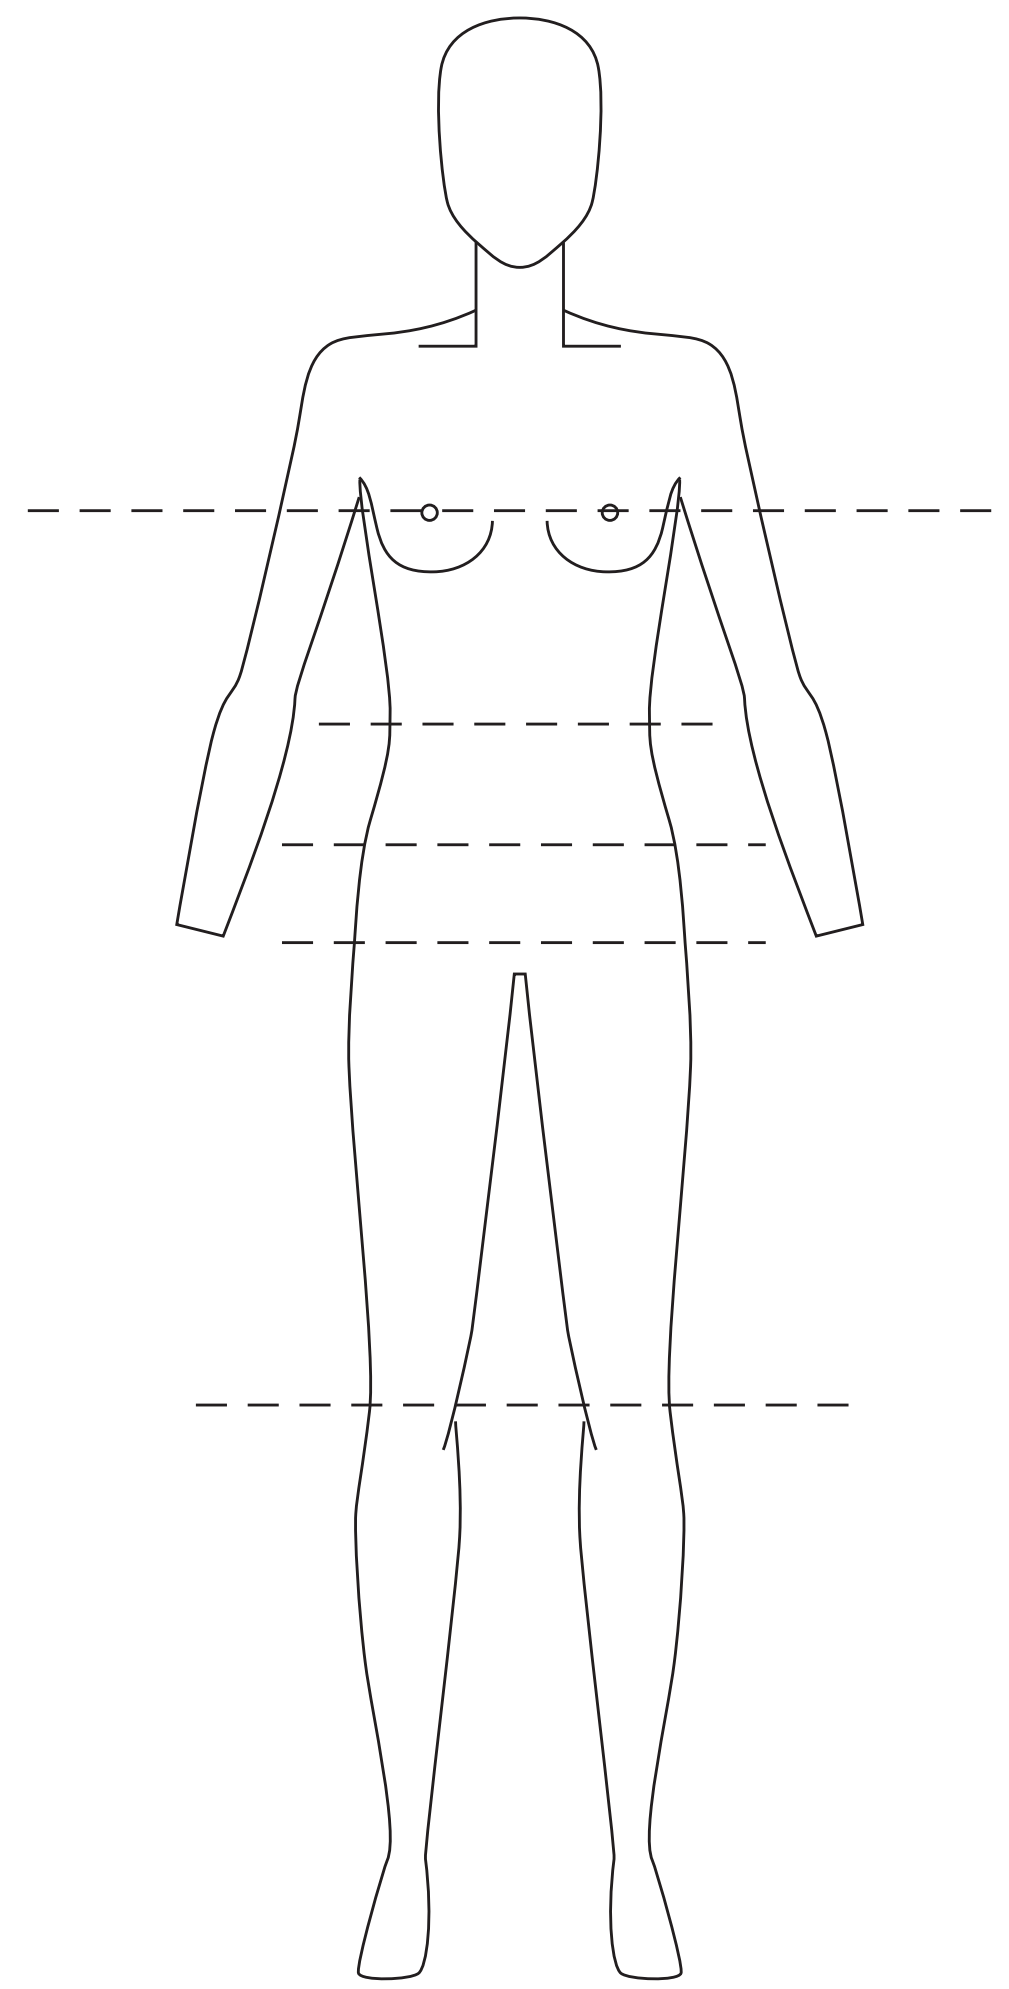

# WOMAN SIZE GUIDE

COLLECTION							
SIZE	34	36	38	40	42	44	46
CHEST (CM) .....	82 CM	86 CM	90 CM	94 CM	98 CM	102 CM	106 CM
WAIST (CM) .....	64 CM	68 CM	72 CM	76 CM	80 CM	84 CM	88 CM
HIP (CM) .....	90 CM	94 CM	98 CM	102 CM	106 CM	110 CM	114 CM

SIZE	XS	S	M	L	XL	XXL
CHEST (CM) .....	78 CM	84 CM	90 CM	96 CM	102 CM	108 CM
WAIST (CM) .....	60 CM	66 CM	72 CM	78 CM	84 CM	90 CM
HIP (CM) .....	86 CM	92 CM	98 CM	104 CM	110 CM	116 CM

SIZE CONVERSION CHART							
SIZE	34	36	38	40	42	44	46
SIZE	XS	S	M	L	XL	XXL	
FRANCE .....	36	38	40	42	44	46	48
ITALY .....	40	42	44	46	48	50	52
US .....	4	6	8	10	12	14	16
UK .....	8	10	12	14	16	18	20
AUSTRALIA .....	8	10	12	14	16	18	20
JAPAN .....	7	9	11	13	15	17	19

# KIDS SIZE GUIDE

COLLECTION							
SIZE	4	6	8	10	12	14	16
CHEST (CM) .....	60 CM	64 CM	68 CM	72 CM	76 CM	80 CM	82 CM
WAIST (CM) .....	53 CM	57 CM	61 CM	65 CM	69 CM	73 CM	75 CM
HIP (CM) .....	61 CM	65 CM	69 CM	73 CM	77 CM	81 CM	83 CM
HEIGHT (CM) .....	111 CM	122 CM	133 CM	144 CM	155 CM	166 CM	170 CM

PLEASE NOTE THAT CHEST, WAIST AND HIP ARE BODY MEASURES. MEASUREMENTS SHOULD BE TAKEN DIRECTLY ON YOUR BODY.